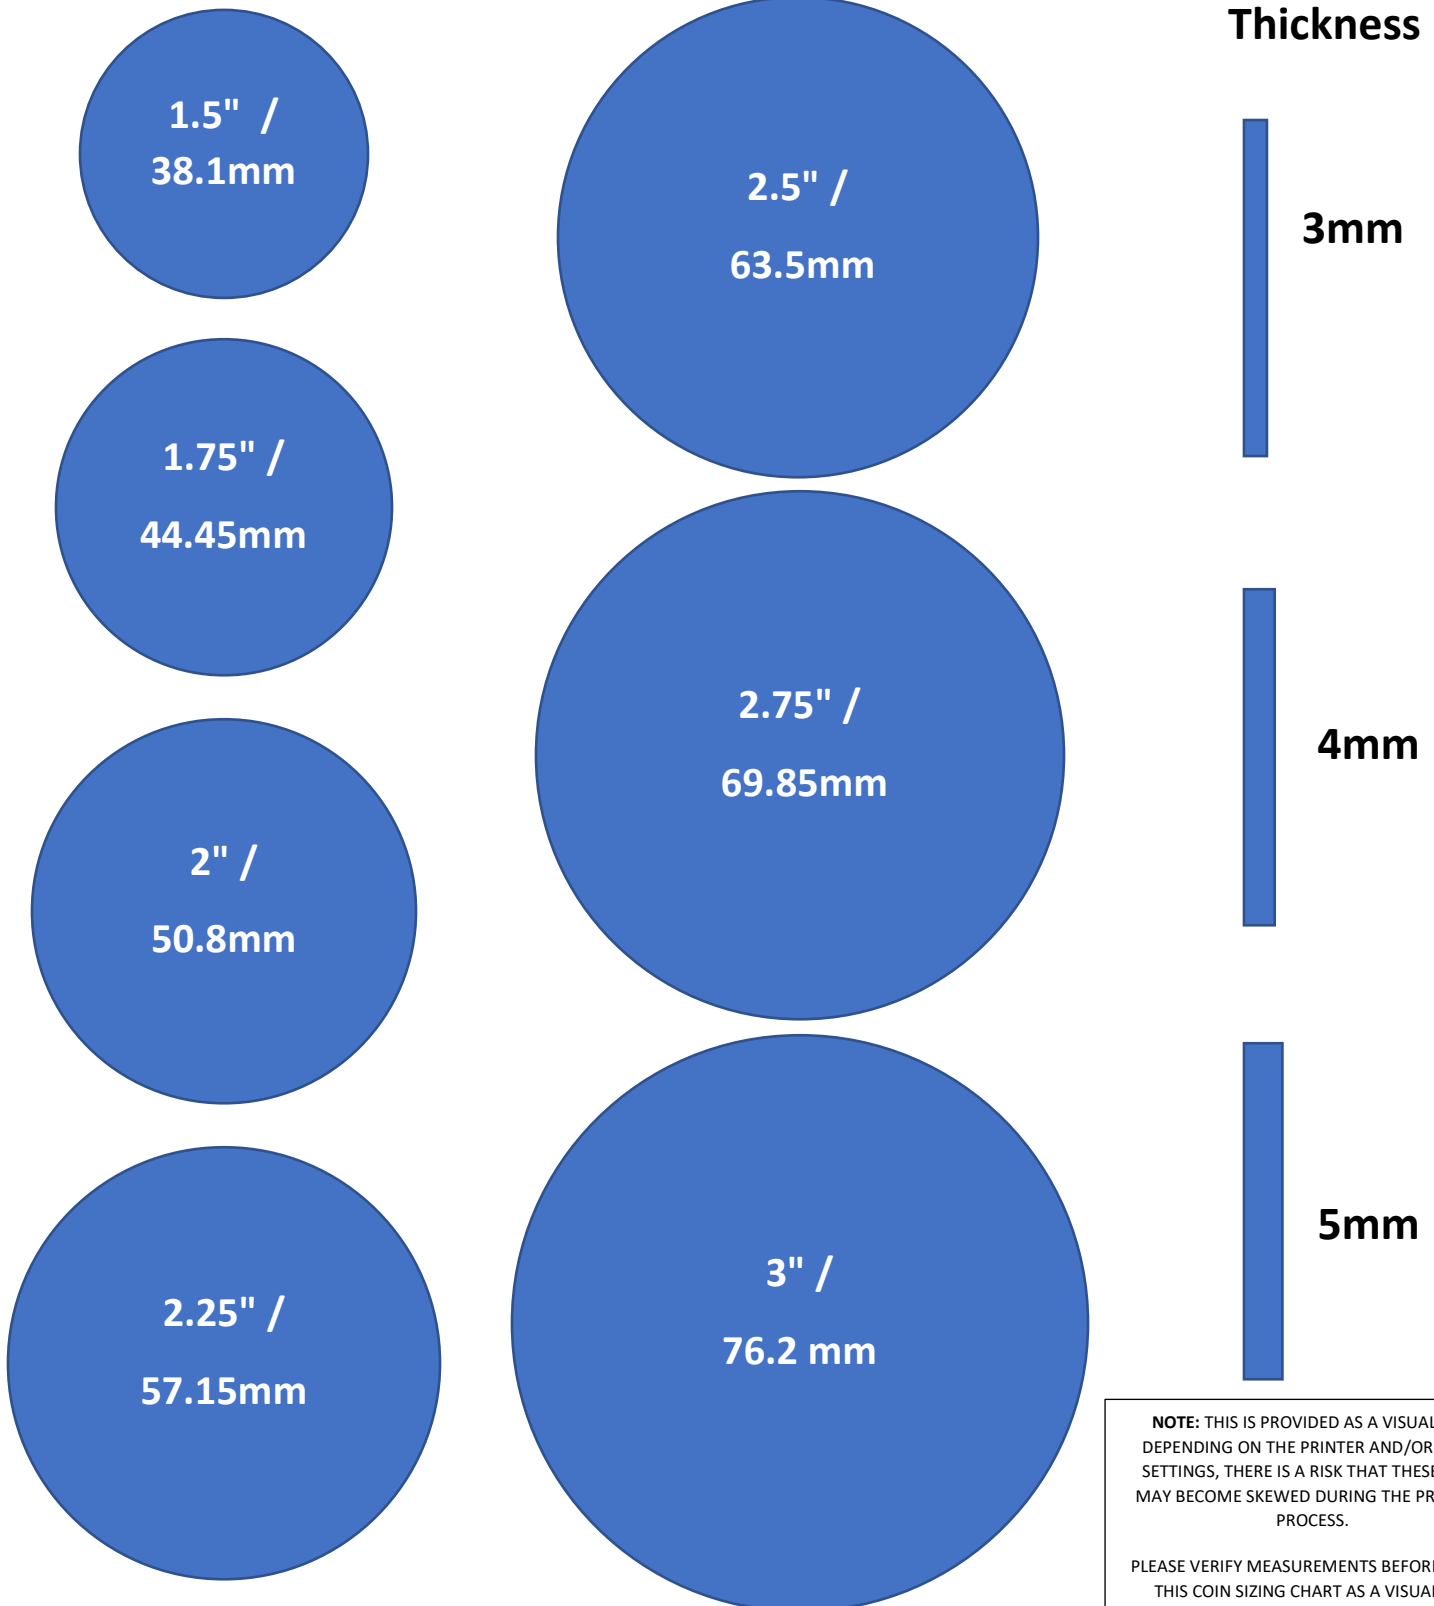

Hilliard Ewing Designs

Challenge Coins, Collectables & More

COIN SIZING CHART

Coin Diameter

Coin Thickness

NOTE: THIS IS PROVIDED AS A VISUAL AID. DEPENDING ON THE PRINTER AND/OR PRINT SETTINGS, THERE IS A RISK THAT THESE SIZES MAY BECOME SKEWED DURING THE PRINTING PROCESS.

PLEASE VERIFY MEASUREMENTS BEFORE USING THIS COIN SIZING CHART AS A VISUAL AID